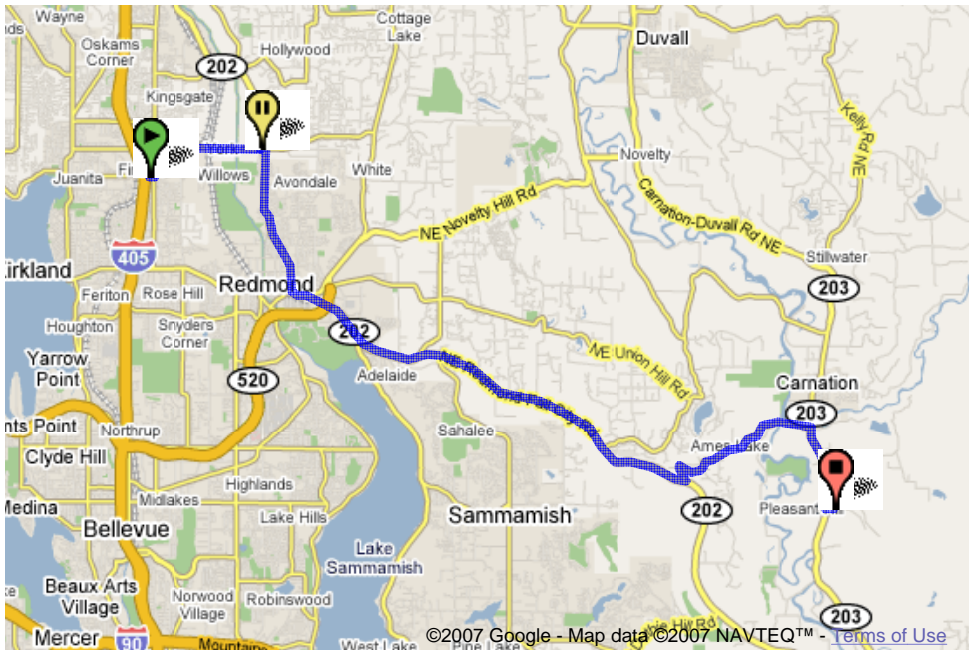

Start **12223 NE 116th St
Kirkland, WA 98034**

End **32305 NE 8th St
Carnation, WA 98014**

Travel **18.7 mi – about 35 mins**

**12223 NE 116th St
Kirkland, WA 98034**

Drive: 2.4 mi – about 5 mins

- | | |
|---|------------------|
| 1. Head east on NE 116th St toward 124th Ave NE | 440 ft |
| ← 2. Turn left at 124th Ave NE | 0.3 mi
1 min |
| → 3. Turn right at NE 124th St | 2.0 mi
4 mins |

NE 124th St

Drive: 16.3 mi – about 30 mins

- | | |
|--|------------------|
| 4. Head east on NE 124th St toward Woodinville Redmond Rd NE | 400 ft |
| → 5. Turn right at WA-202/Woodinville Redmond Rd NE
Continue to follow WA-202 | 2.8 mi
7 mins |
| ← 6. Turn left at Cleveland St | 0.3 mi
1 min |
| → 7. Slight right at Redmond Way | 1.7 mi
4 mins |
| 8. Continue on NE Redmond-Fall City Rd | 6.5 mi
8 mins |
| ← 9. Turn left at NE Tolt Hill Rd | 3.2 mi
6 mins |
| → 10. Turn right at Fall City-Carnation Rd NE | 1.6 mi
3 mins |
| ← 11. Turn left at NE 8th St | 0.1 mi
1 min |

**32305 NE 8th St
Carnation, WA 98014**

These directions are for planning purposes only. You may find that construction projects, traffic, or other events may cause

road conditions to differ from the map results.

Map data ©2007 NAVTEQ™